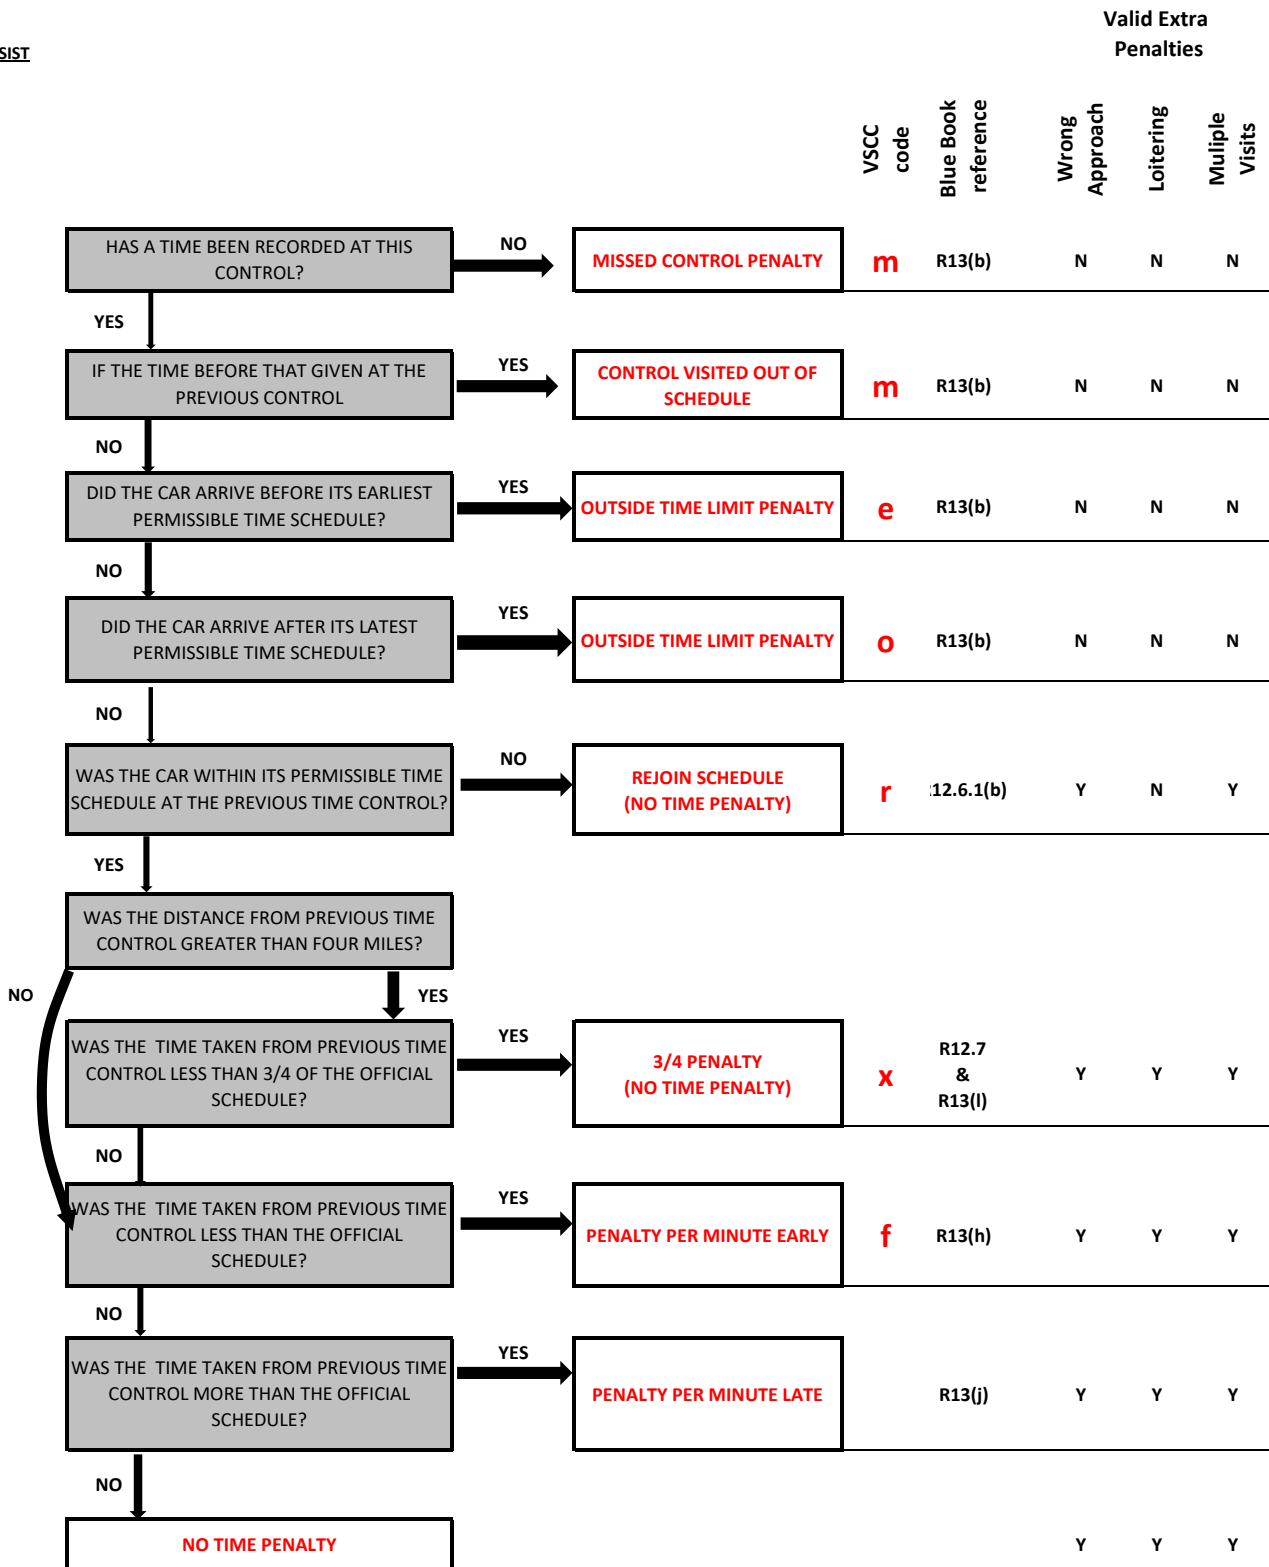

VSCC (MSA) Rules for Time Control Penalties on Schedules Time Rallies

ASSIST

Column Headings used on Results sheet
Novice N = Eligible for Novice Award
VSCC V = Navigator VSCC member
Cfwd Total Marks Carried forward from previous parts
Penalty (If Shown) Extra Penalties
PsgCtls (If Used) Total Penalties for untimed passage controls
RteBrds Total Penalties for Route Boards

m = Missed control
e = too Early at control
o = Outside max lateness
r = Rejoin after missed control or break
x = eXceeded the 3/4
f = Faster than set time
w = approach control from Wrong direction